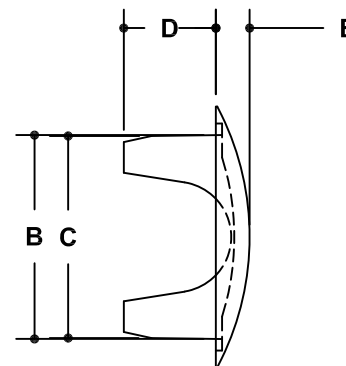

NOTE: DIMENSIONS LOCATED IN BOXES ARE COMMON
 SETBACK DIMENSIONS FOR EACH FITTING

#60 Cast Plug Sch.40 (OD Fitting)

SCALE: HALF

ENGLISH UNITS (Inches)							
PIPE SIZE	A	B	C	D	E	F	G
2" (9)	2.66	2.08	2.06	.94	.34		

METRIC UNITS (mm)							
PIPE SIZE	A	B	C	D	E	F	G
2" (9)	68	53	52	24	9		